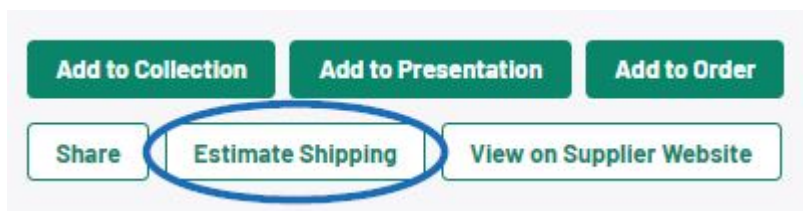

## Shipping Estimator

Jennifer M - 2023-02-10 - Working with Products

The Shipping Estimator provides estimated shipping costs from various postal carriers (UPS, DHL, USPS, FedEx). Only carriers that service the location you enter in the Ship To and Ship From fields will display shipping estimates. The shipping estimate calculation is based on the unit weight per product and each carrier type.

To use the Shipping Estimator, go to the Product Detail page and click on the Estimate Shipping button.

Information provided by the supplier will be auto generated into the appropriate fields. For example, if the supplier has provided the item or package weight, the information will be displayed in the Products per Package and Weight per Package boxes. The total pounds and number of packages will be calculated after you click on the Get Estimates button.

There is also a dropdown with standard packaging sizes available to help calculate shipping rates.

The Ship From will display the supplier's location and Ship To will display the location saved within your ESP account, but both are adjustable. When you are ready, click on the Get Estimates button.