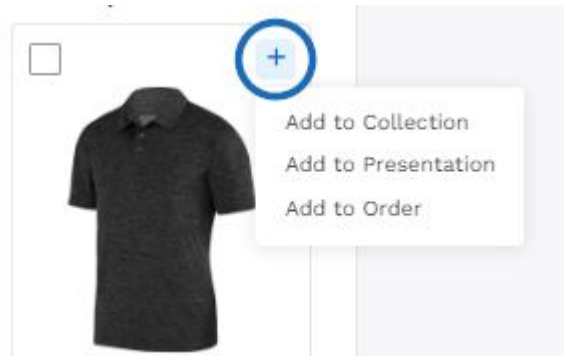

- Add to Collection
- Add to Presentation
- Add to Order

Clicking on the product image or product name will open the product detail page. The basic pricing information for cost and price with discount code will be displayed below the product name. Clicking on the supplier's name, ASI number, or rating will open the Supplier Detail page.

Related Content

- [Filter Using Canadian Options](#)